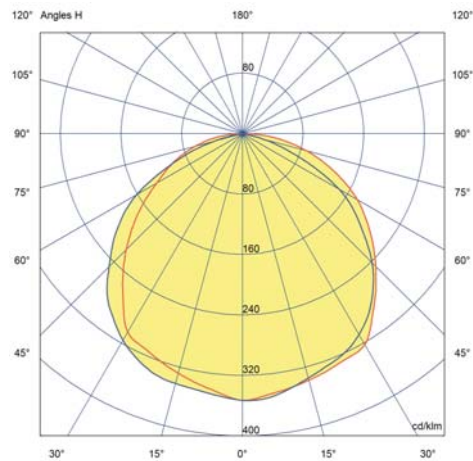

**Page 189**

LED PIR FLOODLIGHTS

PROFESSIONAL LED FLOODLIGHT

Product No.	Power	DF	Colour temperature	Luminous flux	Weight	Cat. No.
SPG20050	200 W	0.9	5000 K	24000 lm	5.00 kg	02056
SPG15050	150 W	0.9	5000 K	18000 lm	5.00 kg	02057
SPG10050	100 W	0.9	5000 K	12000 lm	3.15 kg	02058
SPG5050	50 W	0.9	5000 K	6000 lm	1.20 kg	02059

SPG5050

SPG10050

SPG15050

SPG20050

120 lm/W  
Breathing valve

Housing: Aluminium  
Prismatic tempered glass diffuser  
Cable: 1 m H05RNF 3G 1.0 mm  
(included in the set)

Fast connection cable gland

SPG20050 - L 410 / H 385 / W 95 mm  
 SPG15050 - L 410 / H 385 / W 95 mm  
 SPG10050 - L 330 / H 320 / W 80 mm  
 SPG5050 - L 180 / H 290 / W 55 mm