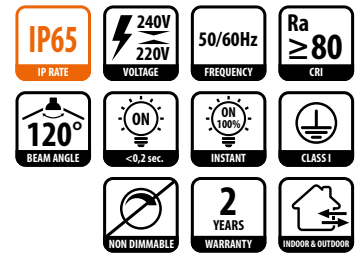

SLIM SERIES

UltraLux®

CE

SLIM LED FLOODLIGHT

Product No.	Power	DF	Colour temperature	Luminous flux	Cat. No.
SPD10060	100 W	>0.9	6000 K	8000 lm	02047
SPD5042	50 W	>0.9	4200 K	4000 lm	02048
SPD5060	50 W	>0.9	6000 K	4000 lm	02049
SPD3042	30 W	>0.9	4200 K	2500 lm	02050
SPD3060	30 W	>0.9	6000 K	2500 lm	02051
SPD2042	20 W	>0.7	4200 K	1600 lm	02052
SPD2060	20 W	>0.7	6000 K	1600 lm	02053
SPD1042	10 W	>0.7	4200 K	800 lm	02054
SPD1060	10 W	>0.7	6000 K	800 lm	02055

Cable: 60 cm, black

Housing: Aluminium

Prismatic tempered glass diffuser

100 W	- L 265 / H 190 / W 50 mm
50 W	- L 175 / H 125 / W 46 mm
30 W	- L 175 / H 125 / W 37 mm
20 W	- L 138 / H 98 / W 35 mm
10 W	- L 110 / H 78 / W 35 mm