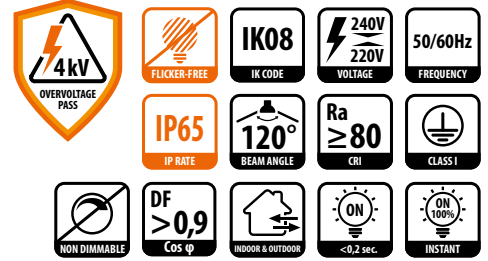

**Page 189**

LED PIR FLOODLIGHTS

PROFESSIONAL LED FLOODLIGHT

Product No.	Power	DF	Colour temperature	Luminous flux	Weight	Cat. No.
SPG20050	200 W	0.9	5000 K	24000 lm	5.00 kg	02056
SPG15050	150 W	0.9	5000 K	18000 lm	5.00 kg	02057
SPG10050	100 W	0.9	5000 K	12000 lm	3.15 kg	02058
SPG5050	50 W	0.9	5000 K	6000 lm	1.20 kg	02059

SPG5050

SPG10050

SPG15050

SPG20050

120 lm/W  
Breathing valve

Housing: Aluminium  
Prismatic tempered glass diffuser  
Cable: 1 m H05RNF 3G 1.0 mm  
(included in the set)

Fast connection cable gland

SPG20050 - L 410 / H 385 / W 95 mm  
 SPG15050 - L 410 / H 385 / W 95 mm  
 SPG10050 - L 330 / H 320 / W 80 mm  
 SPG5050 - L 180 / H 290 / W 55 mm

## PROFESSIONAL LED FLOODLIGHT 12-24 V DC

Product No.	Power	Colour temperature	Luminous flux	Weight	Cat. No.
SPG125050	50 W	5000 K	6000 lm	1.2 kg	02064

120 lm/W  
Breathing valve

Housing: Aluminium  
Prismatic tempered glass diffuser  
Cable: 1 m H05RNF 3G 1.0 mm (included in the set)