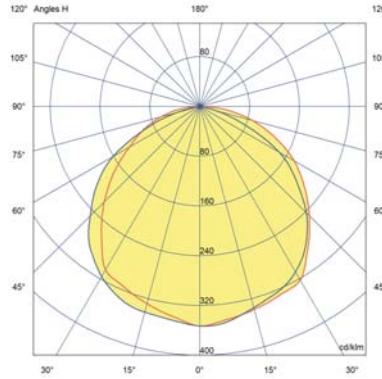

PROFESSIONAL LED FLOODLIGHT 12-24 V DC

Product No.	Power	Colour temperature	Luminous flux	Weight	Cat. No.
SPG125050	50 W	5000 K	6000 lm	1.2 kg	02064

120 lm/W
Breathing valve

Housing: Aluminium
Prismatic tempered glass diffuser
Cable: 1 m H05RNF 3G 1.0 mm (included in the set)

- IP65 IP RATE
- FLICKER-FREE
- 24V DC 12V VOLTAGE
- IK08 IK CODE
- NON DIMMABLE
- 120° BEAM ANGLE
- Ra ≥ 80 CRI
- INDOOR & OUTDOOR
- ON 100%
- <0.2 sec.
- INSTANT