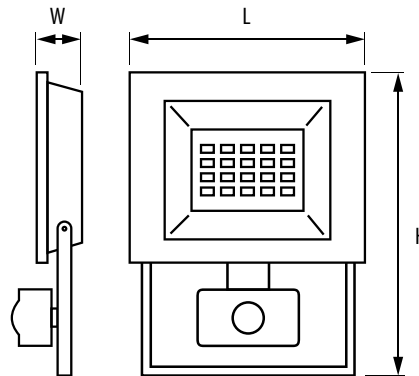

Adjustable time delay and ambient light threshold
Rotatable sensor arm
Housing: Aluminium
Diffuser: Tempered glass
Cable: 60cm, black