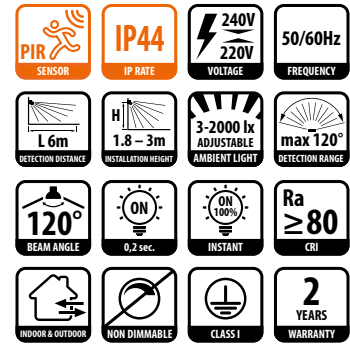

Adjustable time delay and ambient light threshold
Rotatable sensor arm
Housing: Aluminium
Diffuser: Tempered glass
Cable: 60cm, black