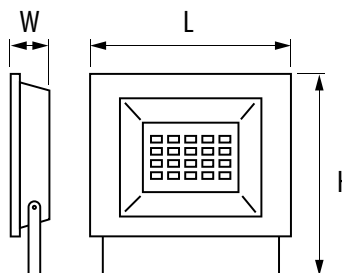

SPG5050

SPG10050

SPG15050

SPG20050

120 lm/W  
Breathing valve

Housing: Aluminium  
Prismatic tempered glass diffuser  
Cable: 1 m H05RNF 3G 1.0 mm  
(included in the set)

Fast connection cable gland

SPG20050 - L 410 / H 385 / W 95 mm  
 SPG15050 - L 410 / H 385 / W 95 mm  
 SPG10050 - L 330 / H 320 / W 80 mm  
 SPG5050 - L 180 / H 290 / W 55 mm