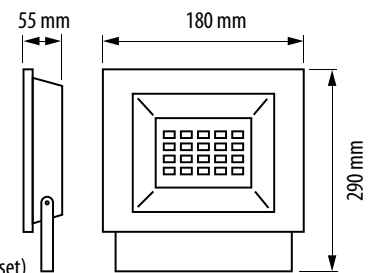

PROFESSIONAL SERIES

PROFESSIONAL LED FLOODLIGHT 12-24 V DC

Product No.	Power	Colour temperature	Luminous flux	Weight	Cat. No.
SPG125050	50 W	5000 K	6000 lm	1.2 kg	02064

120 lm/W
Breathing valve

Housing: Aluminium
Prismatic tempered glass diffuser
Cable: 1 m H05RNF 3G 1.0 mm (included in the set)

- IP65 IP RATE
- FLICKER-FREE
- 24V DC 12V VOLTAGE
- IK08 IK CODE
- NON DIMMABLE
- 120° BEAM ANGLE
- Ra ≥ 80 CRI
- INDOOR & OUTDOOR
- ON 100%
- <0.2 sec.
- INSTANT

LOW GLARE FLOODLIGHTS

LED FLOODLIGHT, LOW GLARE

Product No.	Power	DF	Colour temperature	Luminous flux	Cat. No.
SPA5042	50 W	>0.9	4200 K	4000 lm	02065
SPA3042	30 W	>0.9	4200 K	2500 lm	02066
SPA2042	20 W	>0.7	4200 K	1600 lm	02067
SPA1042	10 W	>0.7	4200 K	800 lm	02068

Low glare
Cable: 60 cm, white
Housing: Aluminium, white
Diffuser: Frameless, opal polycarbonate

- FLICKER-FREE
- IP65 IP RATE
- 240V 220V VOLTAGE
- 50/60Hz FREQUENCY
- NON DIMMABLE
- 120° BEAM ANGLE
- Ra ≥ 80 CRI
- CLASS I
- 2 ГОДИНИ ГАРАНЦИЯ
- INDOOR & OUTDOOR
- ON 100%
- <0.2 sec.
- INSTANT

SPA5042 - L 173 / H 235 / W 53 mm
SPA3042 - L 146 / H 205 / W 49 mm
SPA2042 - L 115 / H 157 / W 44 mm
SPA1042 - L 95 / H 131 / W 40 mm